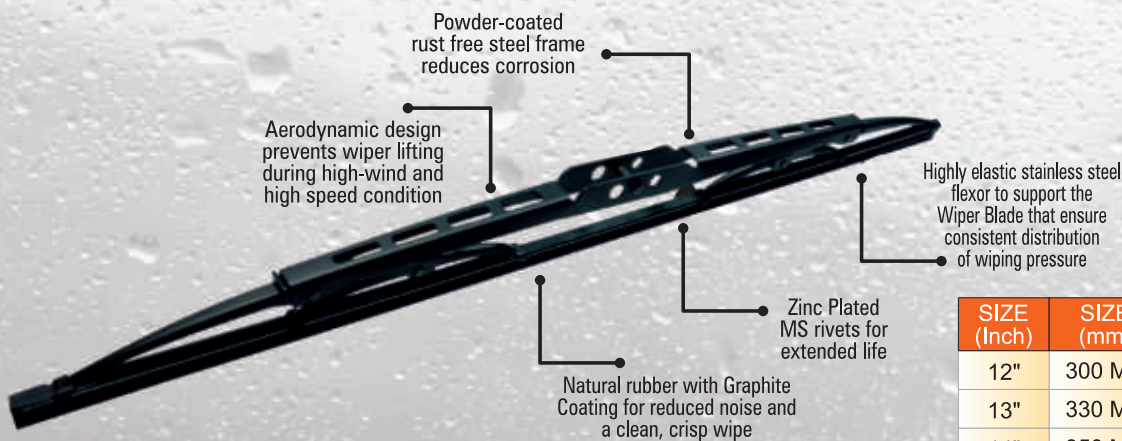

Wiper Testing Rig

Riveting Machine

SS Flexor Cutting Machine

CONVENTIONAL WIPER BLADE UNIVERSAL FIT

Specifications :

- Aerodynamic design prevents wiper lifting during high-wind and high speed conditions
- Natural Rubber with Graphite + Teflon Coating for reduced noise, and a clean crisp wipe